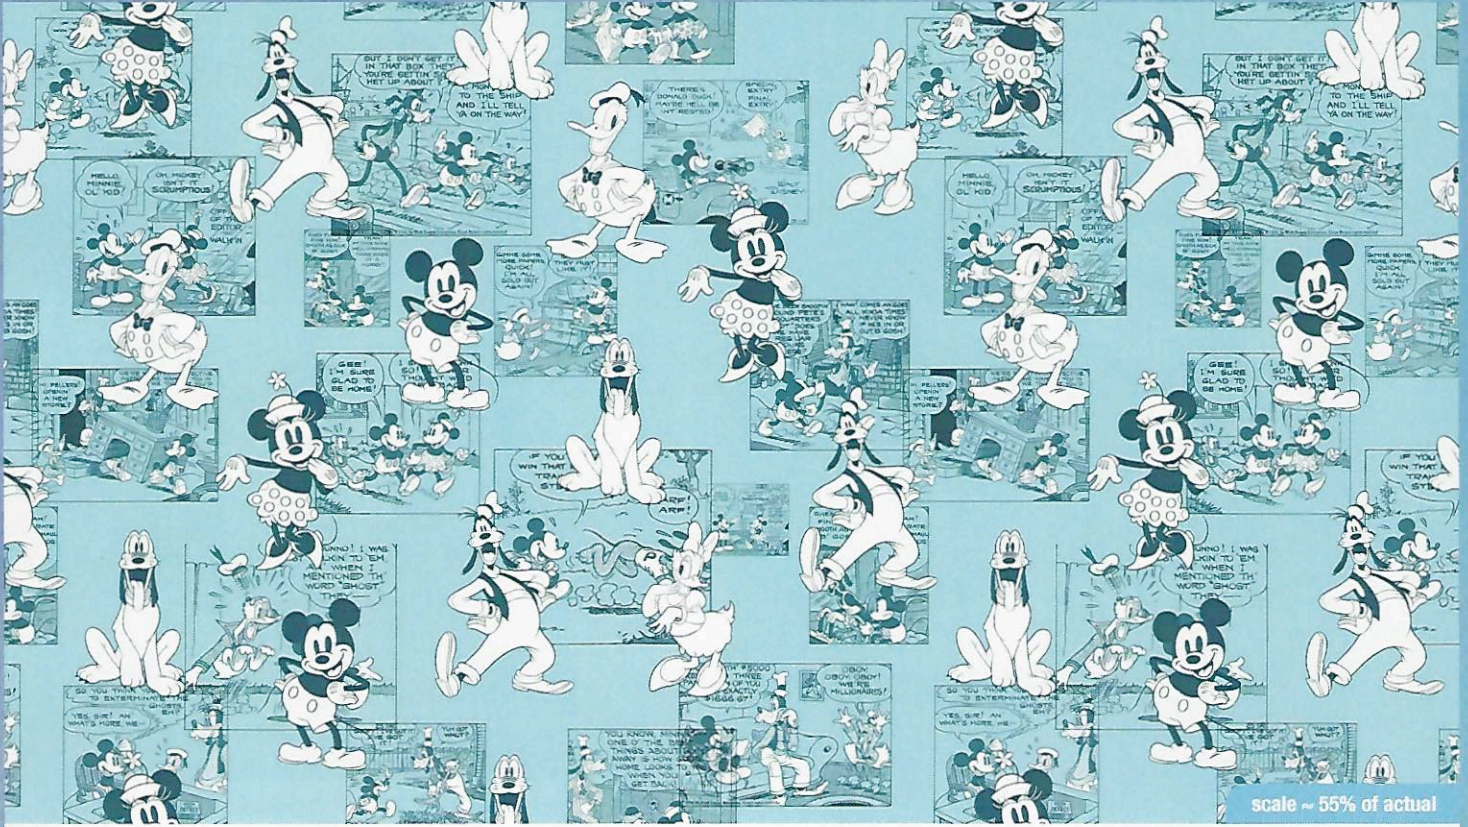

scale ~ 50% of actual

73447-6510715 BUBBLES

© Disney

Disney
MICKEY
AND FRIENDS

GOOD
Times-

ALWAYS

scale ~ 18% of actual

73184-A620715 TRUE FRIENDS PANEL

© Disney

Disney
MICKEY
AND FRIENDS

scale ~ 55% of actual

72916-A620715 SENSATIONAL 6 COMIC STRIP

scale ~ 95% of actual

72918-A620715 SENSATIONAL 6 SNAPSHOT

© Disney

Toy Story 4