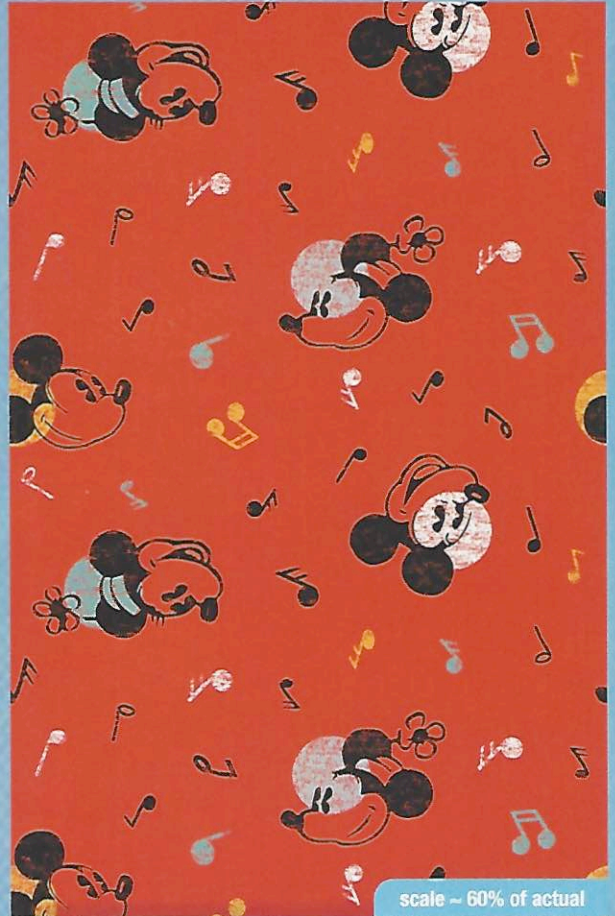

SPRINGS
CREATIVE

AVAILABLE FALL 2020

Entertainment
License

Contents

Mickey & Minnie • 1	DISNEY
Mickey & Friends • 2-3	DISNEY
Toy Story 4 • 4	DISNEY · PIXAR
Pooh Nursery • 5	DISNEY
Princess Multi • 6	DISNEY
Lilo & Stitch • 7	DISNEY
Bambi Nursery • 8-9	DISNEY

Disney
Minnie Mouse

Disney
mickey mouse

scale ~ 11% of actual

68160-6510715 MICKEY AND MINNIE STRIPE PANEL

scale ~ 60% of actual

72804-D650715 MOUSE MUSIC

scale ~ 50% of actual

72802-G550715 MICKEY MINNIE SCATTERED

© Disney

Disney
MICKEY
AND FRIENDS

scale ~ 55% of actual

72916-A620715 SENSATIONAL 6 COMIC STRIP

scale ~ 95% of actual

72918-A620715 SENSATIONAL 6 SNAPSHOT

© Disney

Toy Story 4

Disney · PIXAR
TOY STORY
4

scale ~ 10% of actual

73185-A620715 WOODY ALIEN CROWD PANEL

100% Cotton 60x60, 43/44" (109/112cm), 15 yards (13.7m) per bolt D/R, Made in China

scale ~ 15% of actual

FLEECE

72785-A620710 TOY STORY 4 CHARACTER STARS